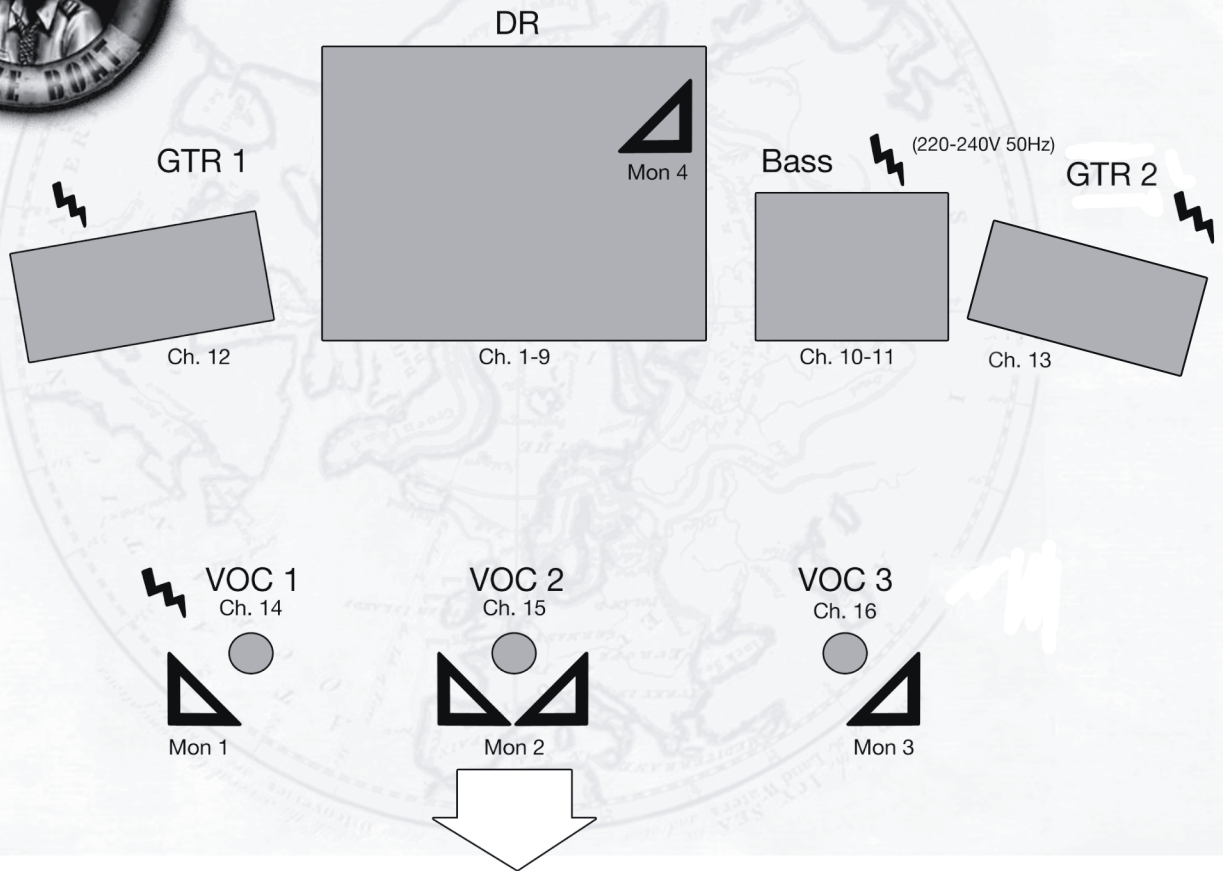

Suicide Love Boat

stage map and channel list

The Perilous Sea Of Audience

Ch.	+48v	instr.	mic / DI	insert	note
1		BD	b52	gate	
2		SN top	sm 57		
3		SN bot	sm 57		inv. phase
4		RT	604	gate	
5		RT 2	604	gate	
6		FL	604	gate	
7		HH	sm 57		
8	x	OH L	cond.		
9	x	OH R	cond.		
10	x	Bass DI	DI	comp	
11		Bass mic	sm 58/57		
12		GTR 1	606 / 57		
13		GTR 2	606 / 57		pod x3live
14		VOC 1	sm 58	comp	
15		VOC 2	sm 58	comp	
16		VOC 3	sm 58	comp	

In addition to the dynamics we need:

- One delay processor with tap tempo (TC D-TWO for example)
- Two reverbs/multieffects (TC, Lexicon, Yamaha SPX etc.)
- all mics, cables & stands

Band contact

CHRIS +358 45 257 6333
c.hokkanen@gmail.com