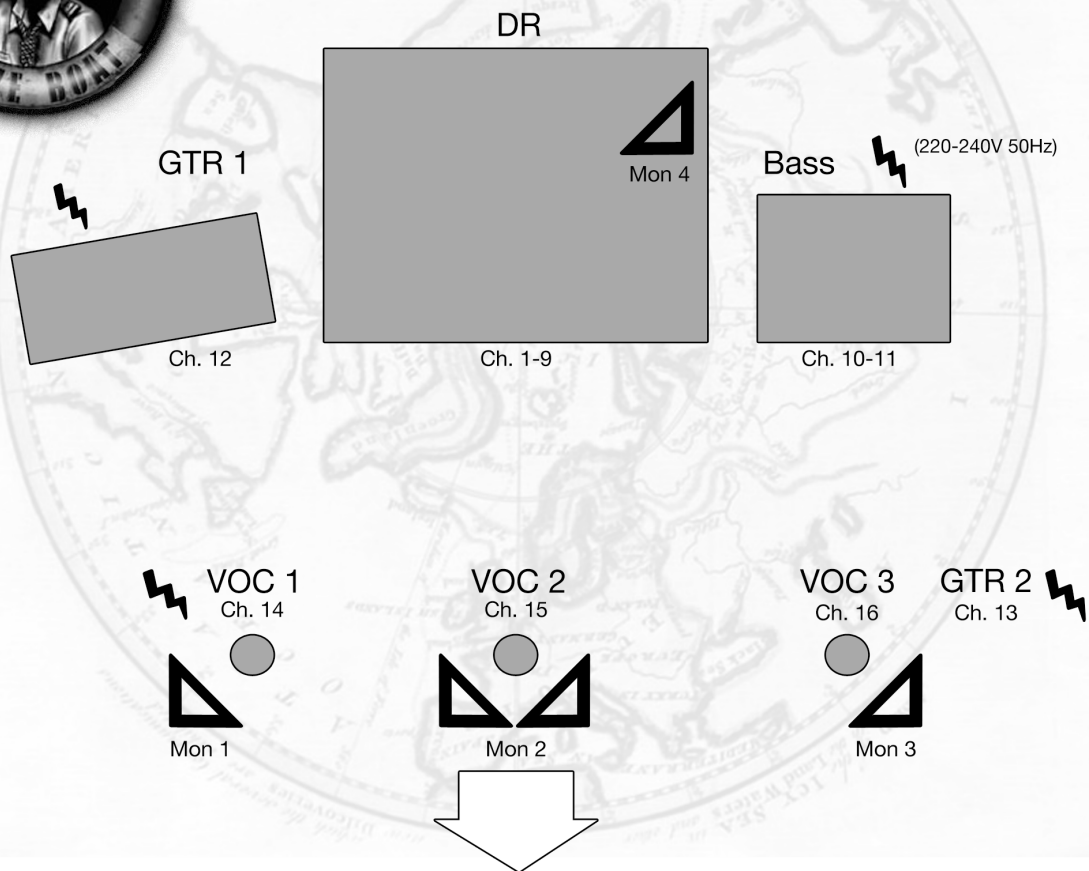

Suicide Love Boat

stage map and channel list

The Perilous Sea Of Audience

Ch.	+48v	instr.	mic / DI	insert	note
1		BD	b52	gate	
2		SN top	sm 57		
3		SN bot	sm 57		inv. phase
4		RT	604	gate	
5		RT 2	604	gate	
6		FL	604	gate	
7		HH	sm 57		
8	x	OH L	cond.		
9	x	OH R	cond.		
10	x	Bass DI	DI	comp	
11		Bass mic	sm 58/57		
12		GTR 1	606 / 57		
13		GTR 2	xlr		pod x3live
14		VOC 1	sm 58	comp	
15		VOC 2	sm 58	comp	
16		VOC 3	sm 58	comp	

In addition to the dynamics we need:

- One delay processor with tap tempo (TC D-TWO for example)
- Two reverbs/multieffects (TC, Lexicon, Yamaha SPX etc.)
- all mics, cables & stands

Band contact

Chris +358 46 639 9782